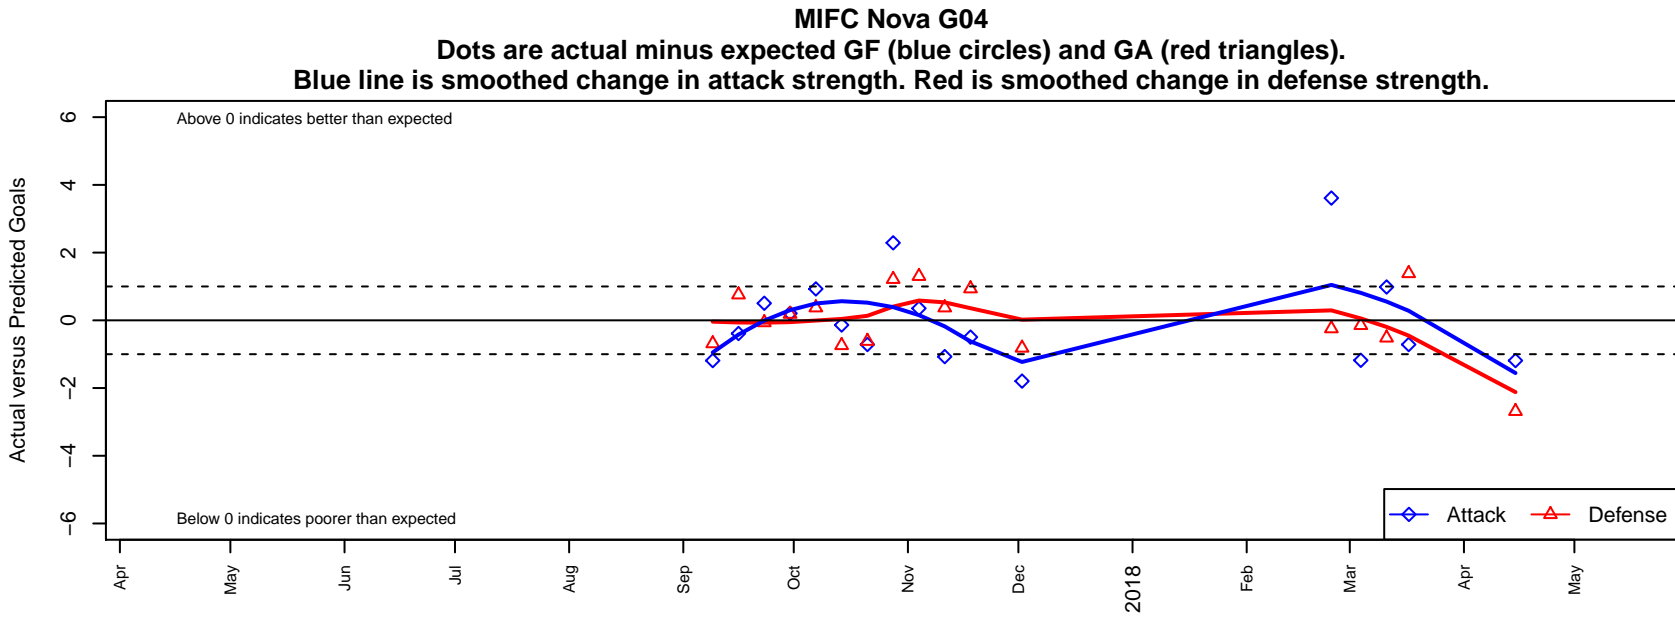

# MIFC Nova G04

Mercer Island FC  
 Mercer Island, WA  
 G04 total strength=814  
 attack=1.17 defense=0.94  
 fall league = NPSL Div 3 (04) U14  
 spr league = Spr NPSL (04) Div 3 U14

alt names used:  
 MIFC G04 Nova  
 MIFC G04 Nova (Sting)

Venues played:  
 2017 NPSL Division 3 (04) U14  
 2017 Spr NPSL (04) Division 3 U14

**attack and defense variance (black dot)  
relative to other teams  
and top 10 in region**

**attack and defense rating  
relative to others at age  
and all opponents in last 13 months**